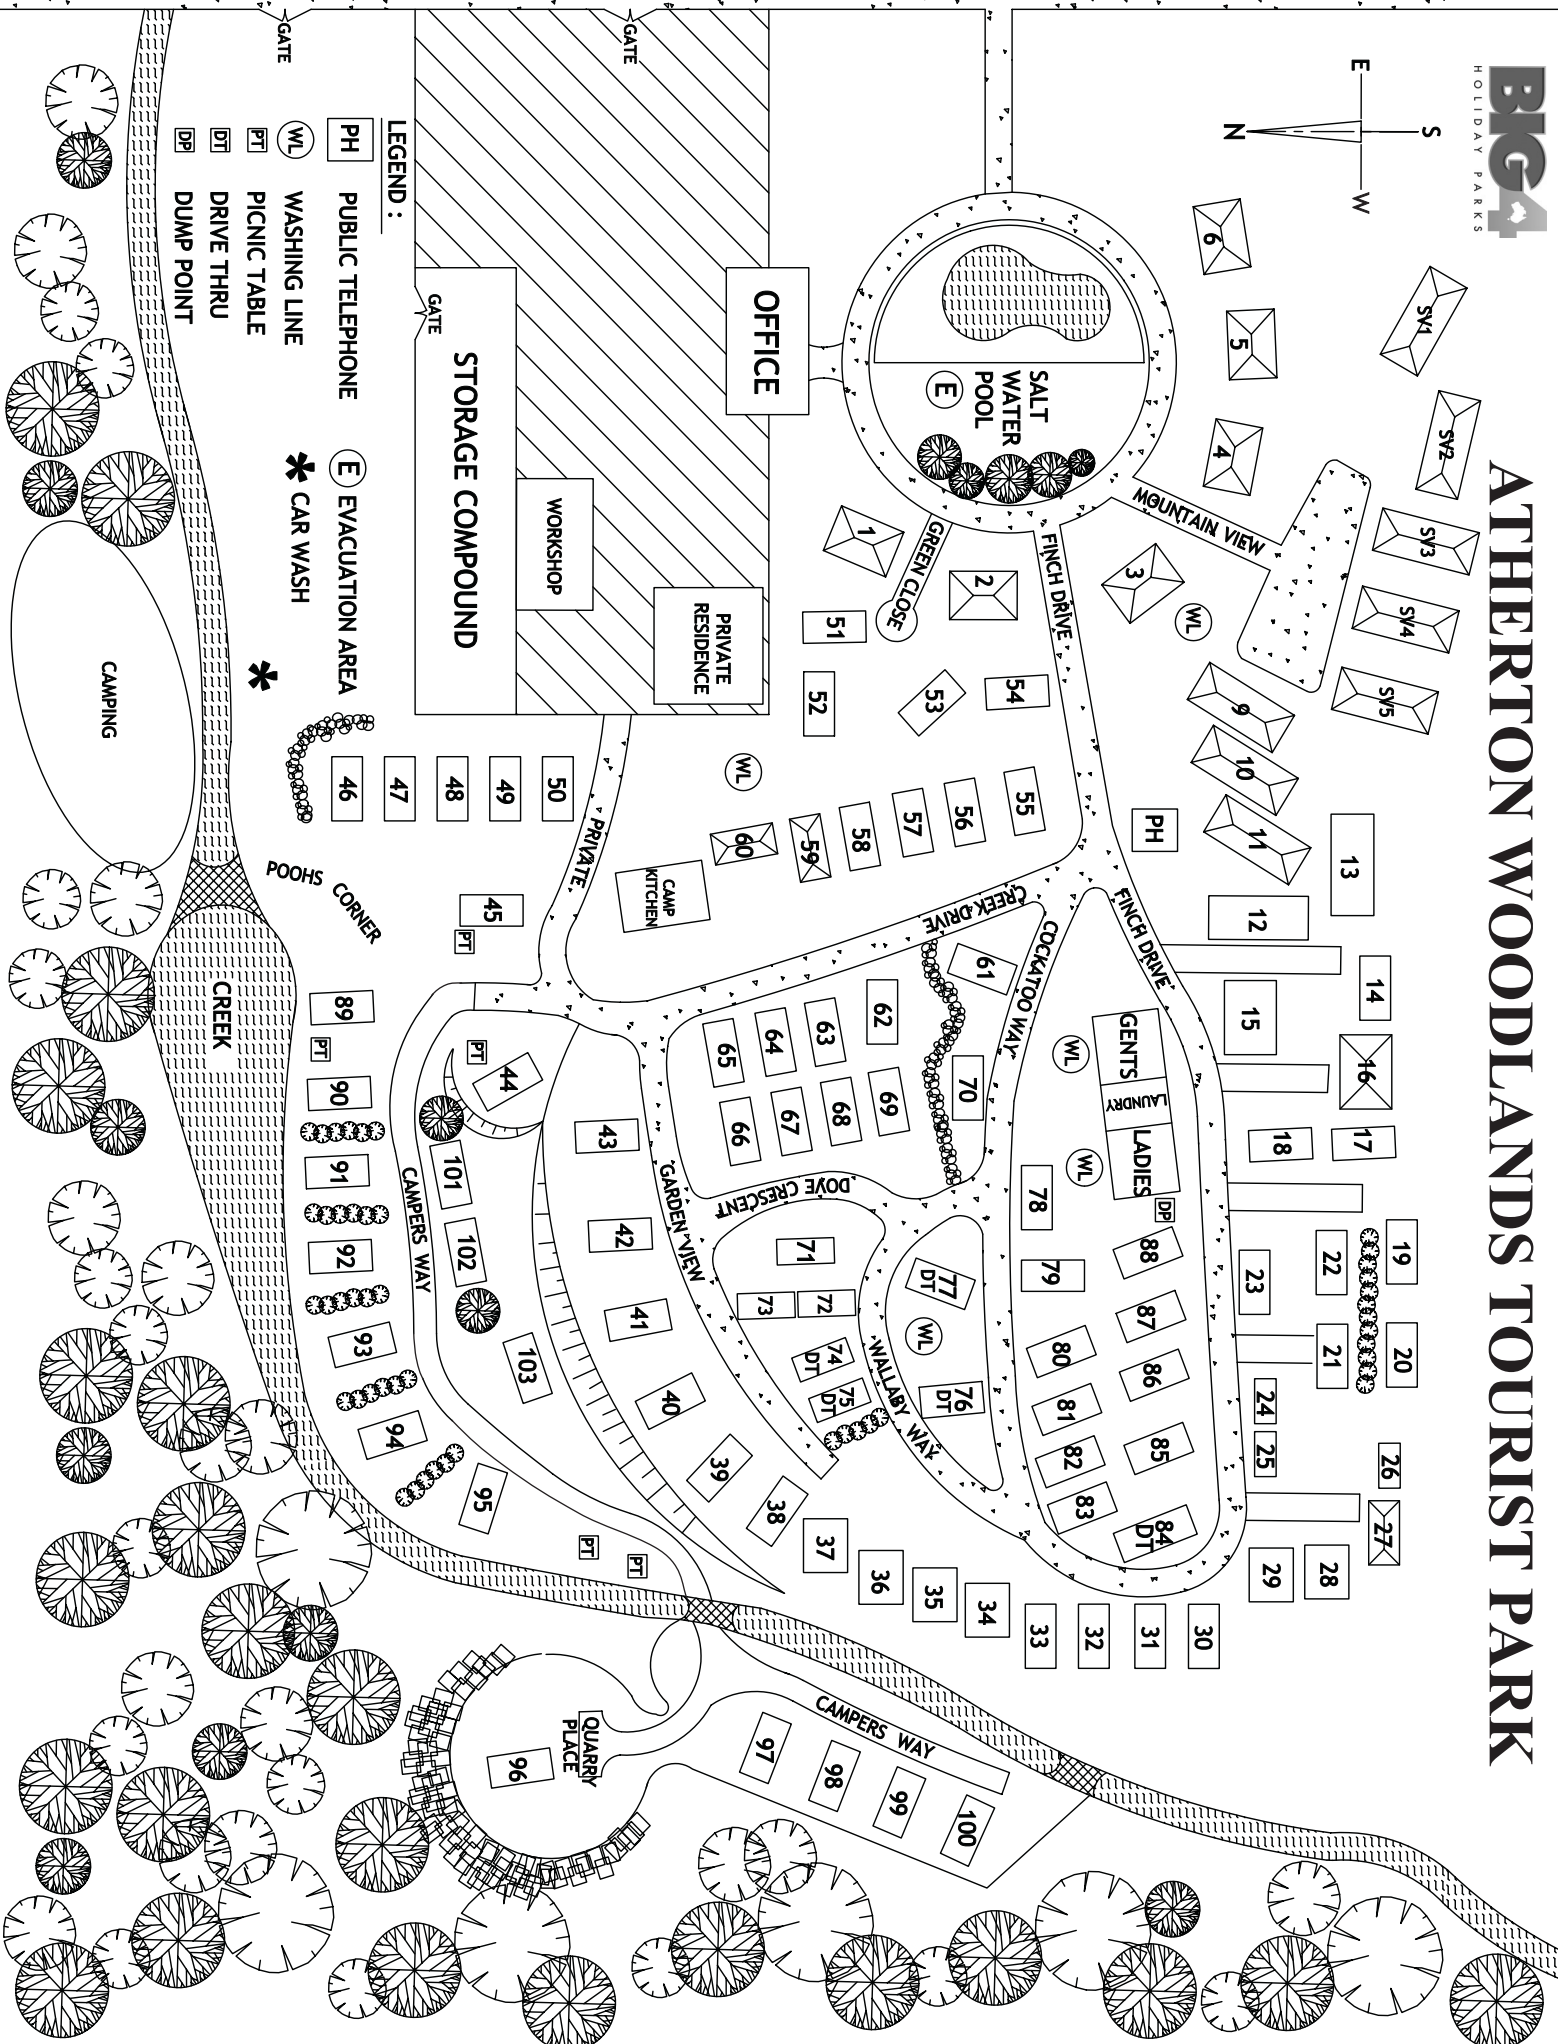

TO ATHERTON ←

PARK ENTRANCE →

→ TO HERBERTON

**BIG4**  
HOLIDAY PARKS

# ATHERTON WOODLANDS TOURIST PARK

- LEGEND :**
- PH PUBLIC TELEPHONE
  - WL WASHING LINE
  - PT PICNIC TABLE
  - DT DRIVE THRU
  - DP DUMP POINT
  - E EVACUATION AREA
  - \* CAR WASH

CAMPING

POOHS CORNER

LAUNDRY

GENTS

LADIES

DOYE CRESCENT

GARDEN WALK

WALLABY WAY

COCKATOO WAY

CREEK DRIVE

CAMPERS WAY

CAMPERS WAY